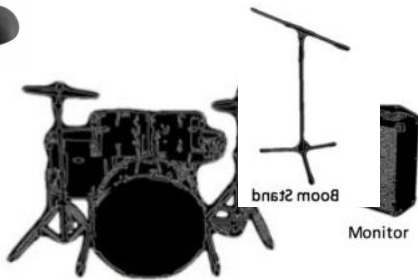

GOOD BREAD

2023 Stage Plot

Power Source

Rayhner

Drum Kit

bns32 moo8

Monitor

Power Source

Steve

Electric Guitar

Boom Stand

Monitor

Morgan

Electric Guitar

Monitor

Cheryl

Mic Stand

Monitor

Richie

Bass Guitar

Monitor

bns32 moo8

Sample Input List

1	Snare	6	Overhead Left	11	Lead Vocal
2	Kick	7	Overhead Left	12	Bass Direct
3	Tom1	8	Guitar Amp Mic	13	Bass Vocal
4	Tom2	9	Guitar Vocal	14	Drum Vocal
5	Tom3	10	Guitar Amp Mic		